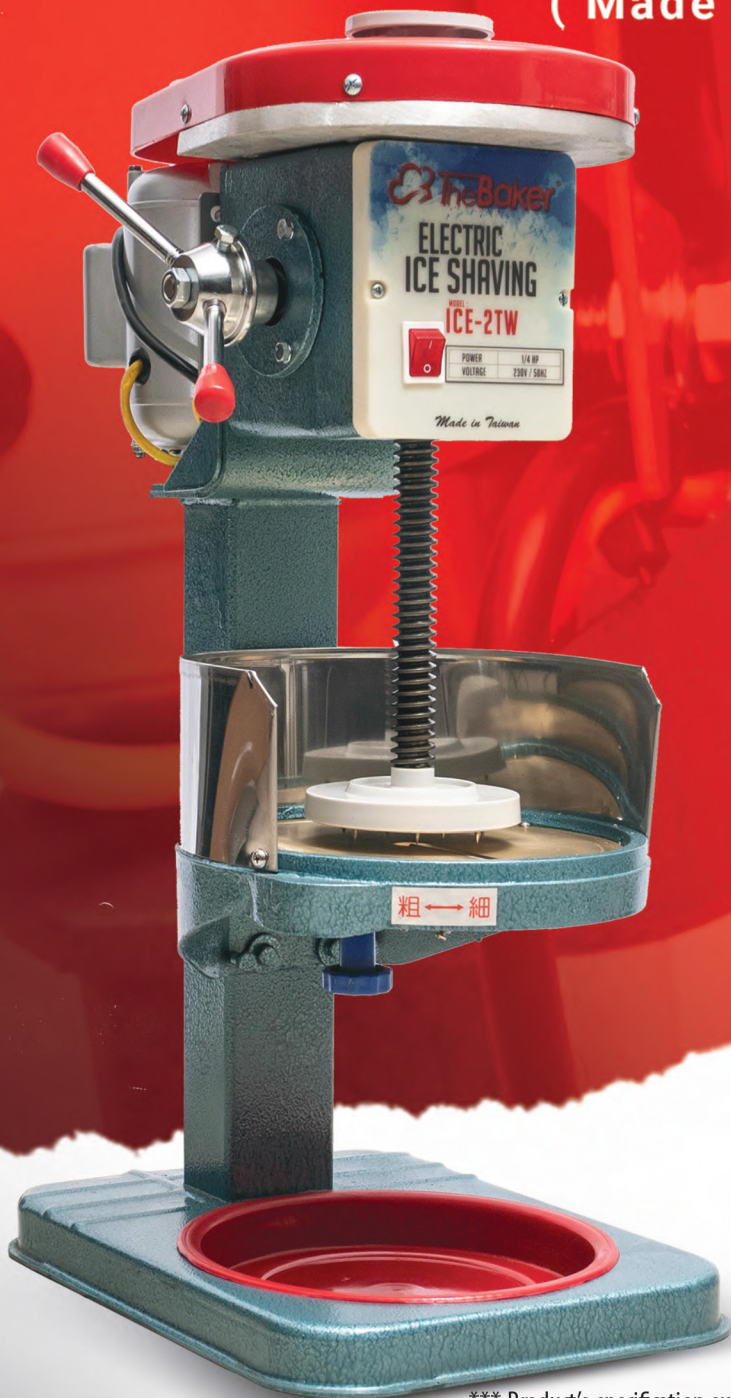

ICE SHAVING

(Made In Taiwan)

Model	ICE-2TW
Power	¼ HP
Voltage	230V / 50Hz
Phase / Poles	1PH / 4P
Ampere	2.5A
Speed	1420rpm
Carton Dimension	440 x 340 x 750 mm

Features :

- The ice can be adjusted to thin and rough quickly
- Heavy duty construction body
- Extra fine shaving
- Elegant shape
- Efficient
- Simple operation
- Safe and durable

*** Product's specification subject to change without further notice.
*** Actual product may slightly differ from pictures shown.

ESM582
(28/08/20)